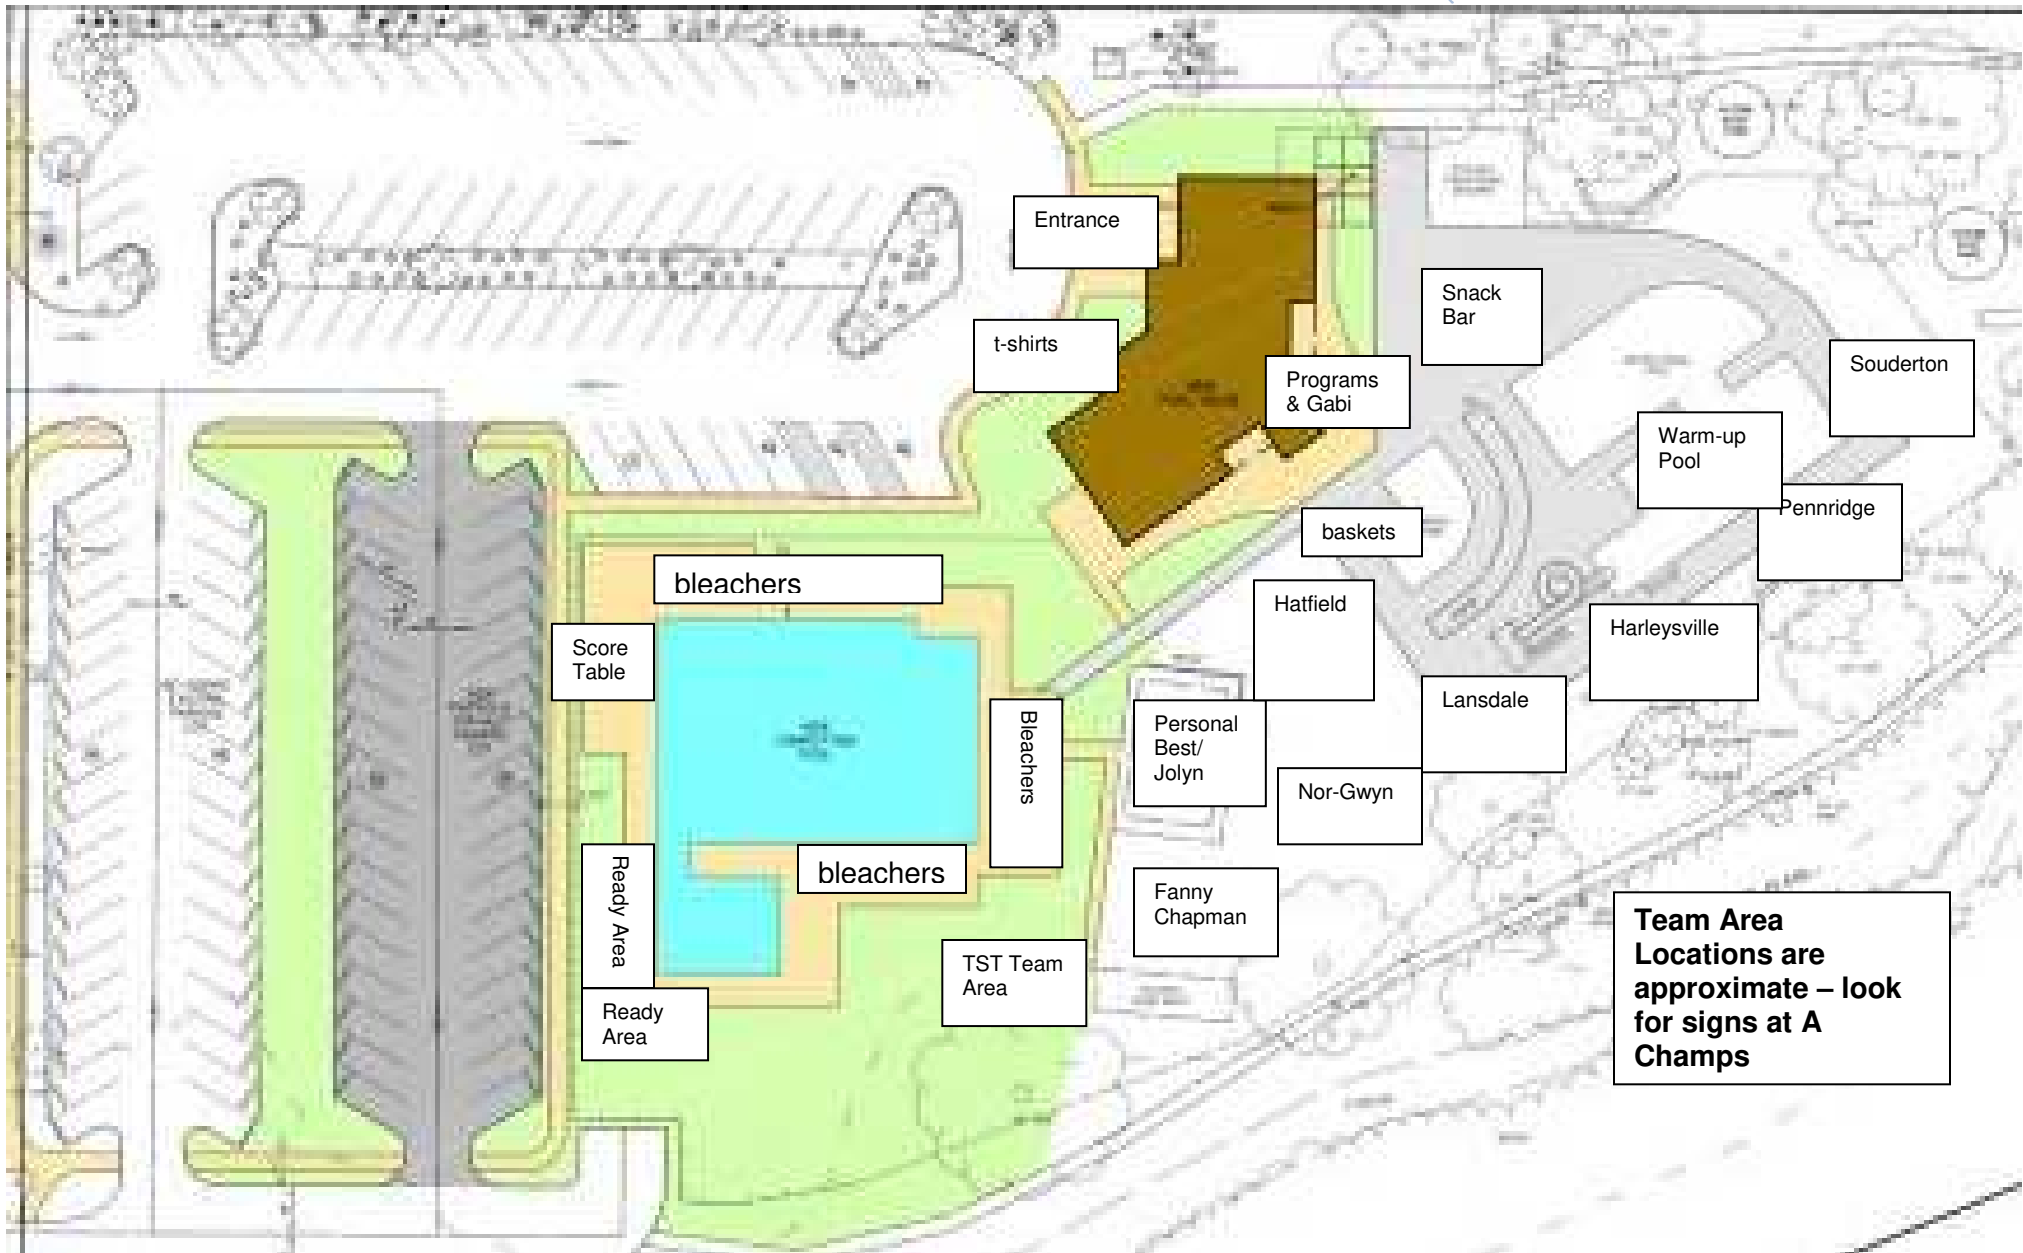

Towamencin
Swim and Dive
Team

835 Weikel Road

PARKING – Suggested areas to park when lots are filled are marked in yellow. There is a pathway from neighborhood behind pool to pool complex so you can park in neighborhood and walk path marked in black. Please pay attention to any fire hydrants or restricted parking areas so that you will not be ticketed. You CANNOT park in the apartment complex parking lot or Schwenckfeld Manor parking lots. Parking attendants will be on duty for approximately the first 2 hours. Even if lot is filled, you can drive thru lot to drop off at entrance.